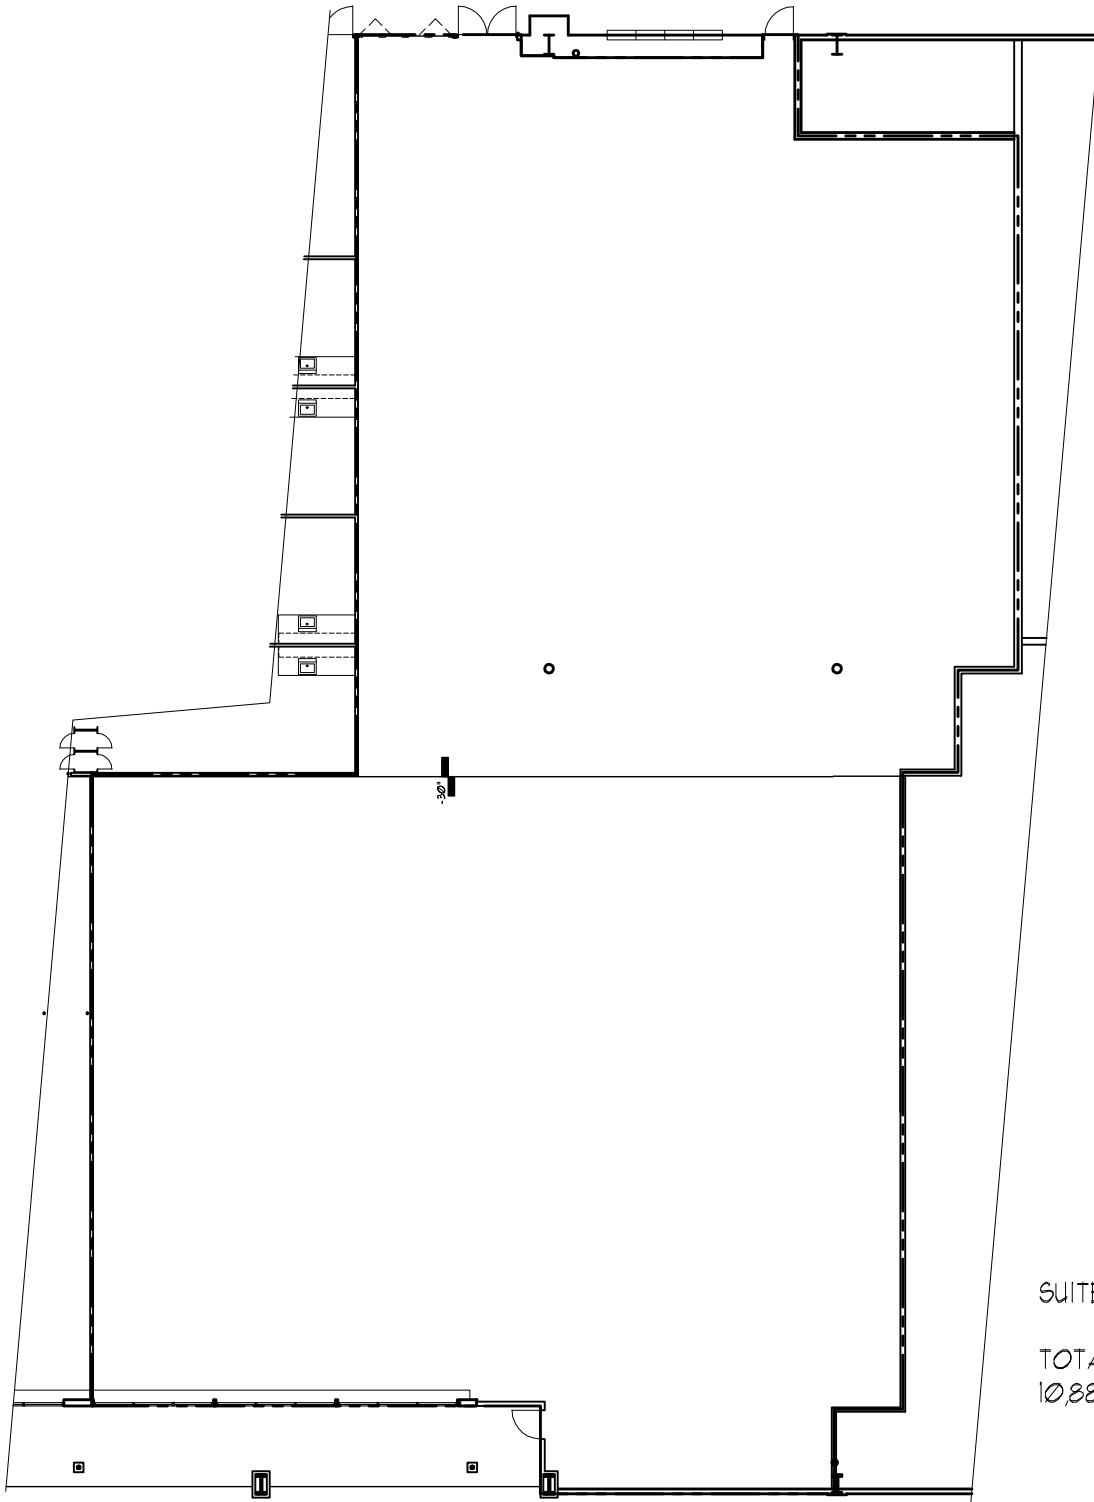

⊕ BUILDING KEY PLAN
not to scale ⊕ N

SUITE DATA:
TOTAL AREA:
10,880 #

**PINNACLE FAMILY ENTERTAINMENT COMPLEX
550 EAST THORNTON PARKWAY
THORNTON, COLORADO**

**EXISTING
CONDITIONS
FLOOR
PLAN
NOVEMBER 2009**

⊕ EXISTING SUITE FLOOR PLAN ⊕ N
SCALE : 1" = 20'-0"